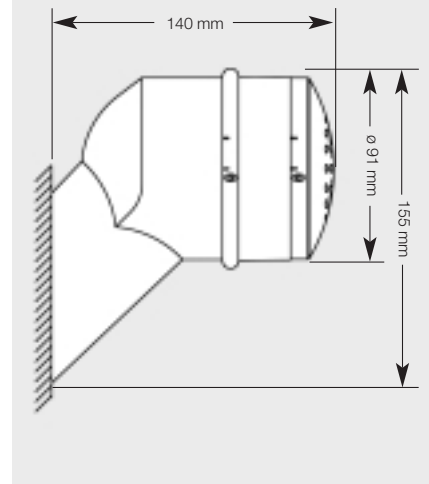

Alarm in modern Buildings

With its modular, stylish housing the Signalling device Profi Sound can be mounted on the wall or standing.

Technical Data

Housing	ABS
Colour	white or grey (other colours on request)
Protection degree	IP 54
Protection class	II
Cable gland	Male thread bush M16 x 1.5 for cable diameters from 6 to 8 mm
Connecting terminals	Clamping capacity 1.5 mm ² fine-wired
Operating conditions	Inside or outside
Operating position	Any
Operating mode	Continuous operation
Sound pressure	approx. 100 dB(A), 1 m Abstand (Regarding volume specifications, please see chapter "Technical Informations".)
Temperature range	
Operating	-20°C to +40°C
Storage	-30°C to +80°C
Weight	Approx. 0.36 kg